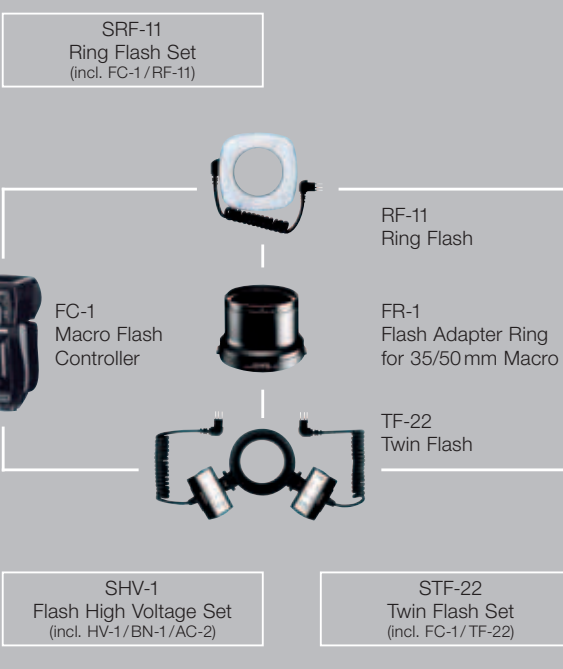

Adapter

ZUIKO DIGITAL
1.4x Tele Converter EC-14

ZUIKO DIGITAL
2.0x Tele Converter EC-20

EX-25
Extension Tube

MF-1
OM-Adapter

Underwater Case

PT-E03
Underwater Case
(only for E-410/E-400)

Flash

Power Supply

Remote Control

E-System Bag

Eyecup