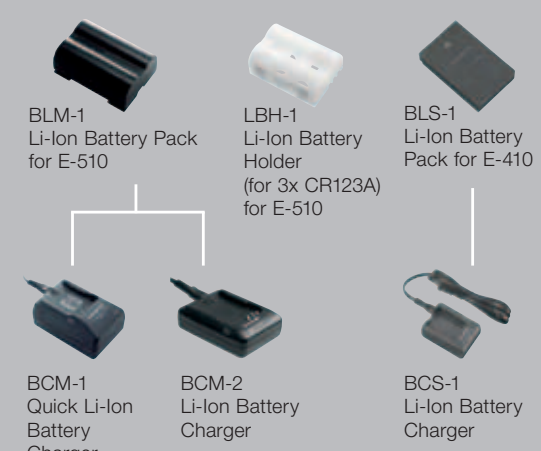

Adapter

ZUIKO DIGITAL
1.4x Tele Converter EC-14

ZUIKO DIGITAL
2.0x Tele Converter EC-20

EX-25
Extension Tube

MF-1
OM-Adapter

Underwater Case

PT-E03
Underwater Case
(only for E-410/E-400)

Flash

Power Supply

Remote Control

E-System Bag

Eyecup